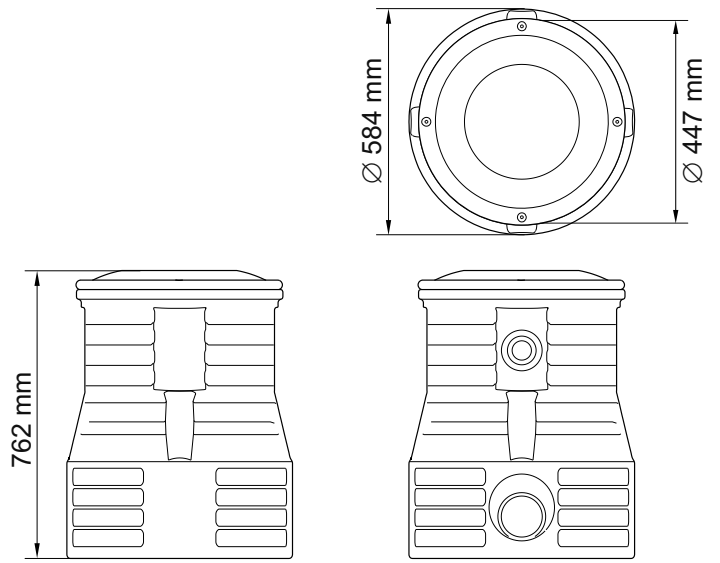

Pump Vault 15000

Pump Vault 55000

Increase 55000

PVT0003

Pump Vault 15000

Ø max. 38 mm

Water Replenishment System

Pump Vault 55000