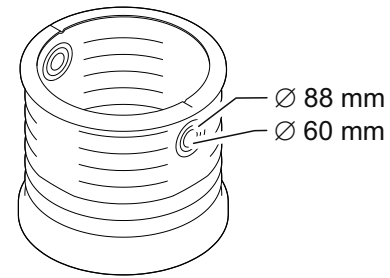

Increase 55000

PVT0004