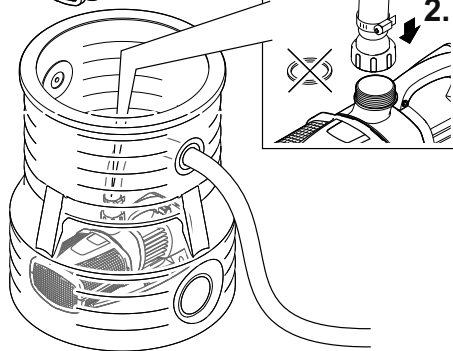

Pump Vault 15000

Ø max. 38 mm

Water Replenishment System

Pump Vault 55000

4x

Increase 55000

PVT0004

PVT0007