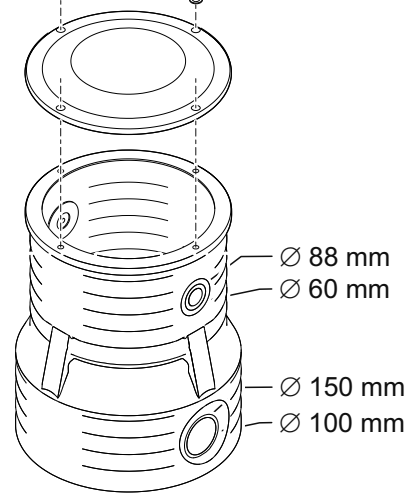

Pump Vault 55000

4x