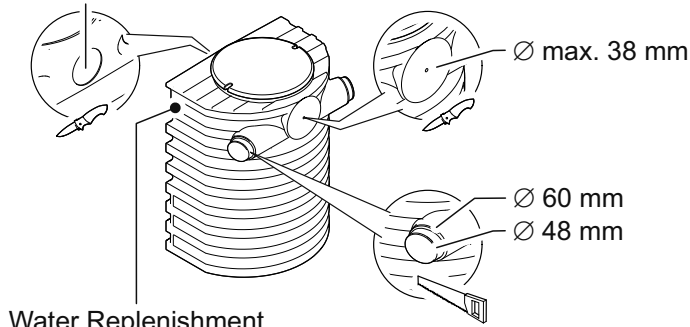

Pump Vault 15000

Pump Vault 55000

Increase 55000

PVT0003

Pump Vault 15000

Ø max. 38 mm

Water Replenishment System

Pump Vault 55000