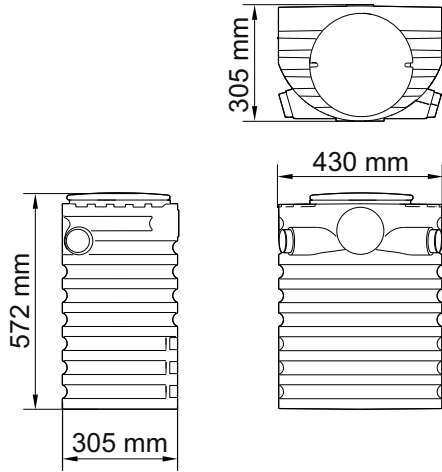

Pump Vault 15000

Pump Vault 55000

Increase 55000

PVT0003

Pump Vault 15000

Ø max. 38 mm

Water Replenishment System

Pump Vault 55000