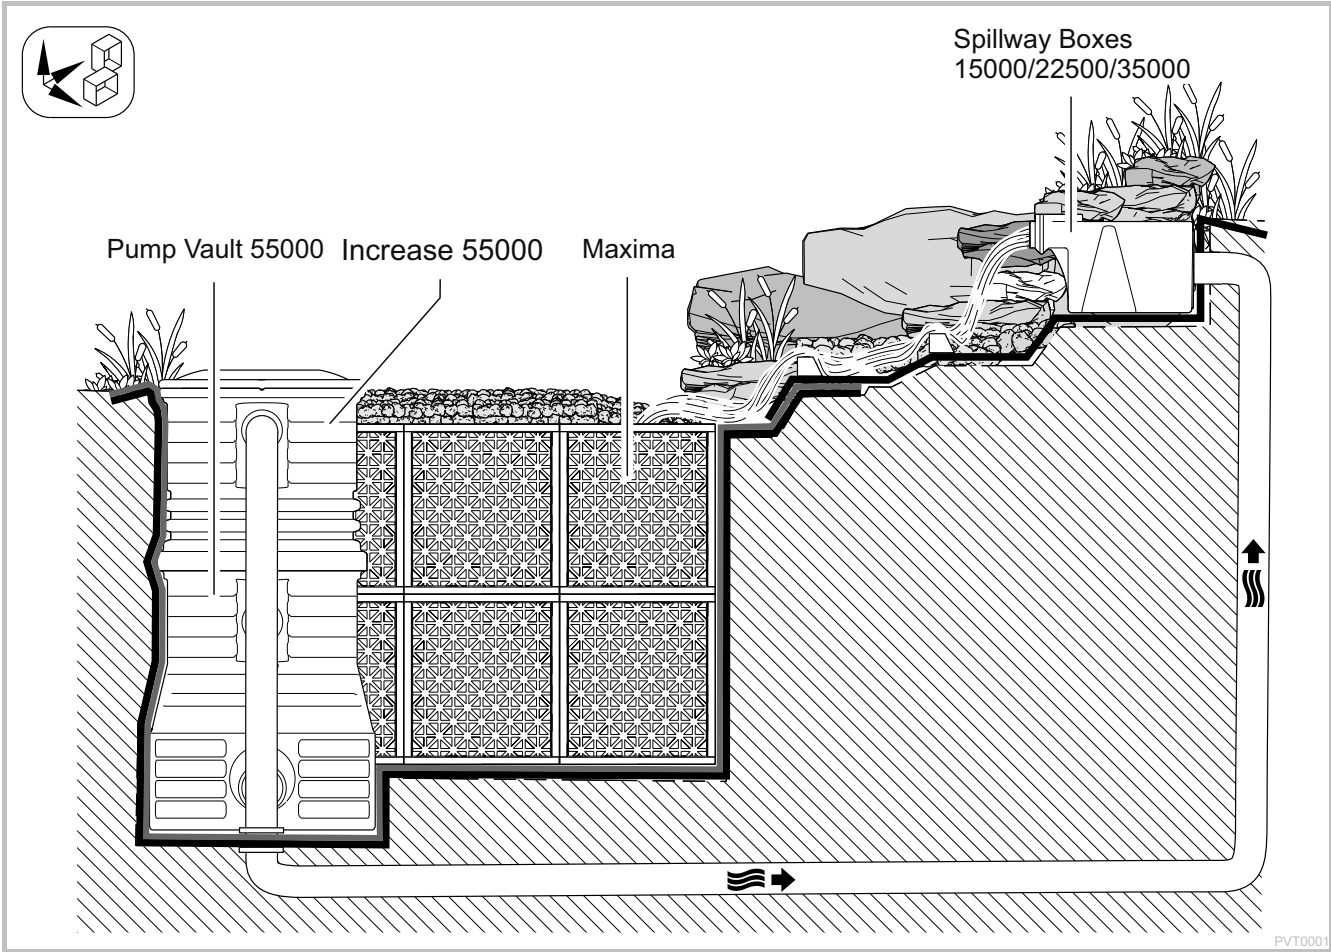

	<p>Pump Vault 15000 Aquarius Universal Premium 12000</p>	<p>Pump Vault 55000 Aquarius Universal Premium 20000 Aquarius Eco Expert 28000</p>	<p>Increase 55000 -</p>
---	---	---	------------------------------------

Pump Vault 15000

Pump Vault 55000

Increase 55000

PVT0003

Pump Vault 15000

Ø max. 38 mm

Water Replenishment System

Pump Vault 55000