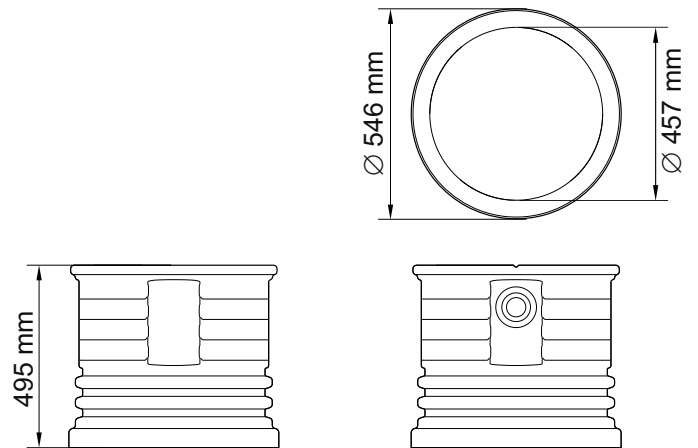

Pump Vault 15000

Pump Vault 55000

Increase 55000

PVT0003

Pump Vault 15000

Ø max. 38 mm

Water Replenishment System

Pump Vault 55000